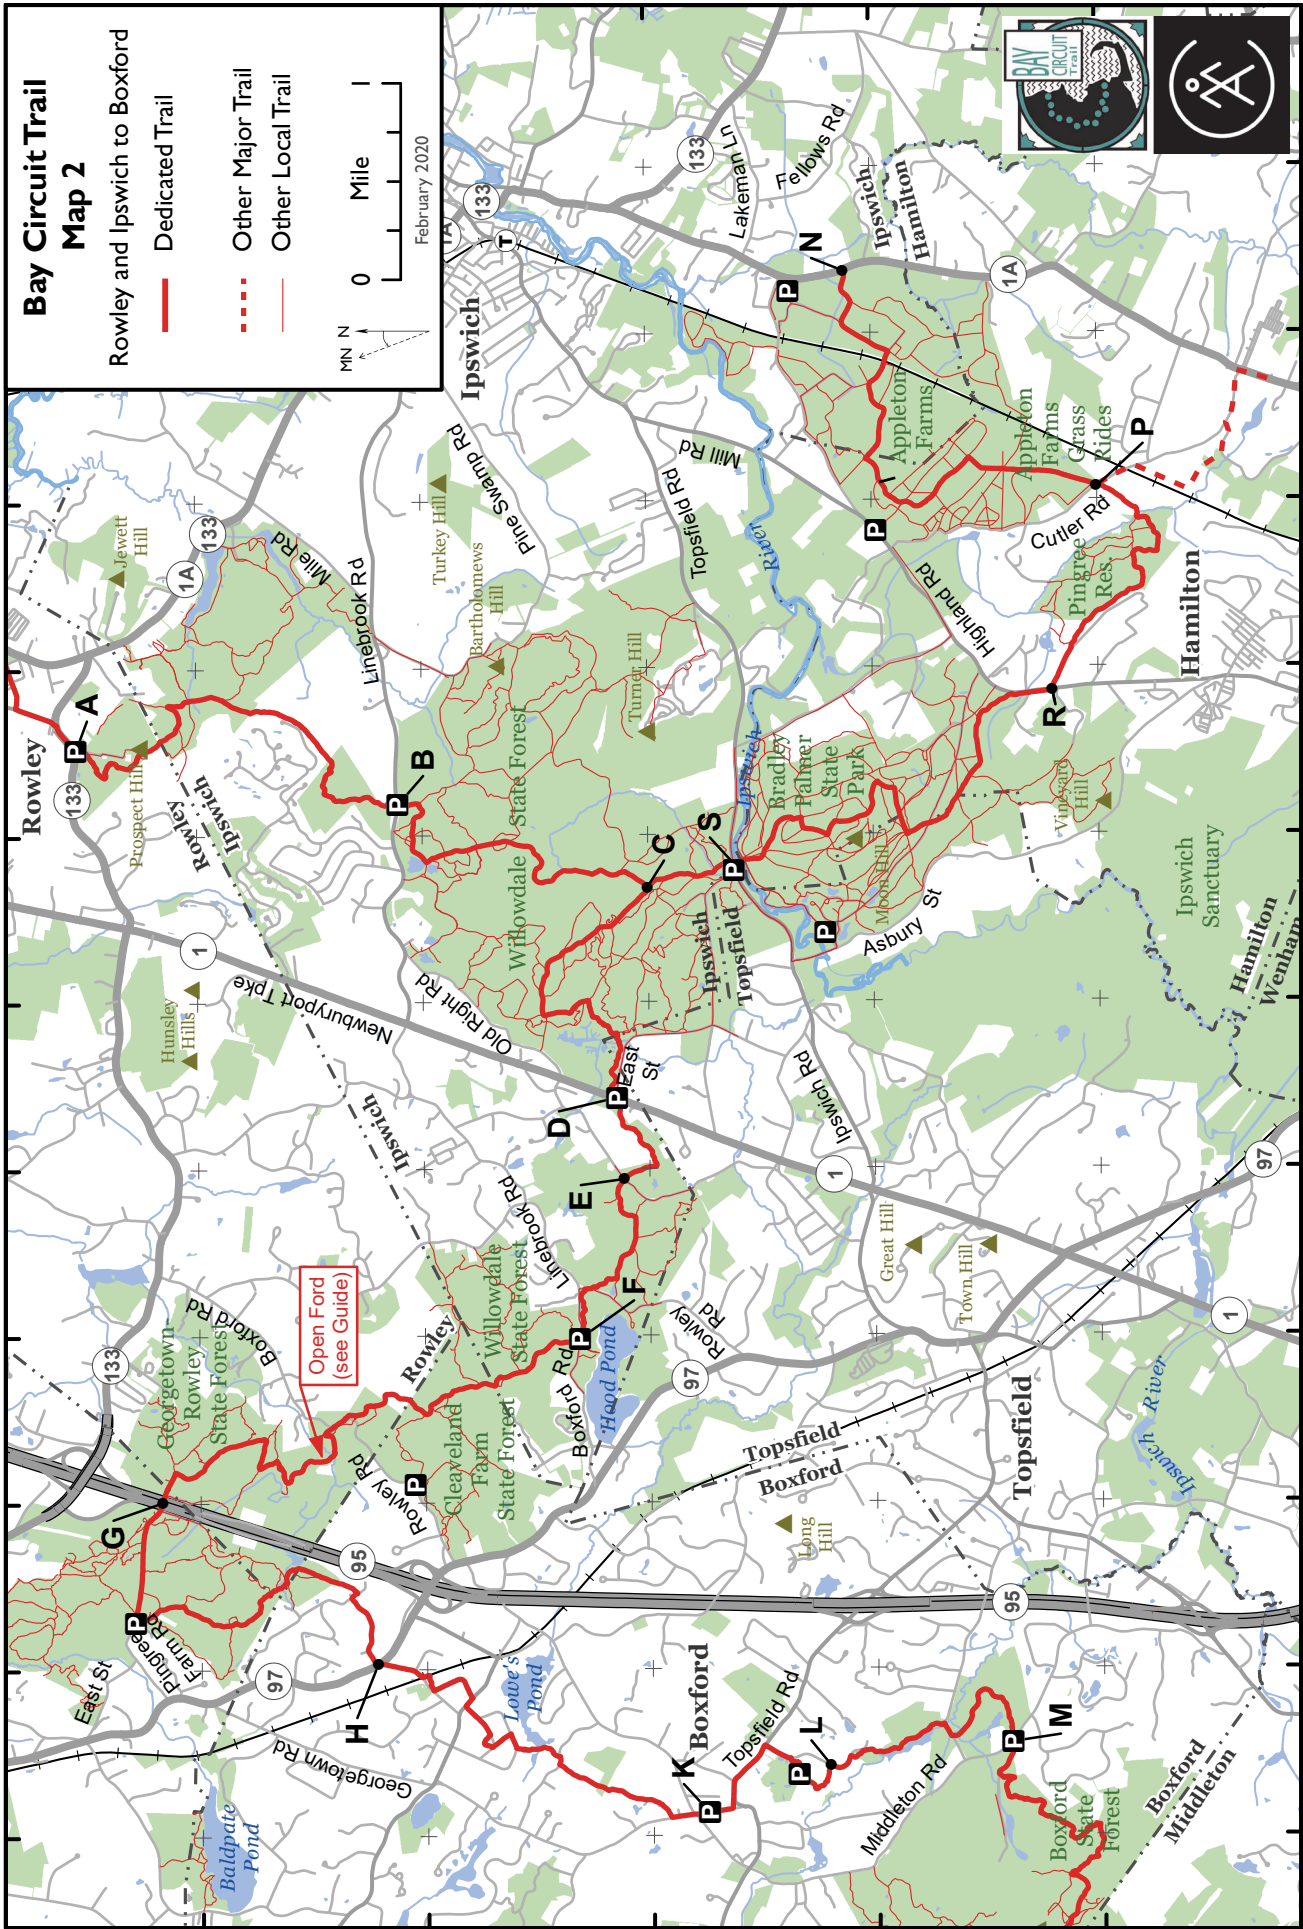

71°0'W 70°59'W 70°58'W 70°57'W 70°56'W 70°55'W 70°54'W 70°53'W 70°52'W 70°51'W 70°50'W 70°49'W

Disclaimer and Cautions: The Bay Circuit Alliance, as the advocate and promoter of the Bay Circuit Trail, expressly disclaims responsibility for injuries or damages that may arise from using the trail. We cannot guarantee the accuracy of maps or completeness of warnings about hazards that may exist. Portions of the trail are along roads or train tracks and involve crossing them. Users should pay attention to traffic and walk on the shoulder of roads facing traffic, not on the pavement, cross only at designated locations and use extreme care. Children and pets need to be closely monitored and under control. Bay Circuit Trail maps are intended for personal use only. Reproduction for commercial purposes is prohibited. © Bay Circuit Alliance