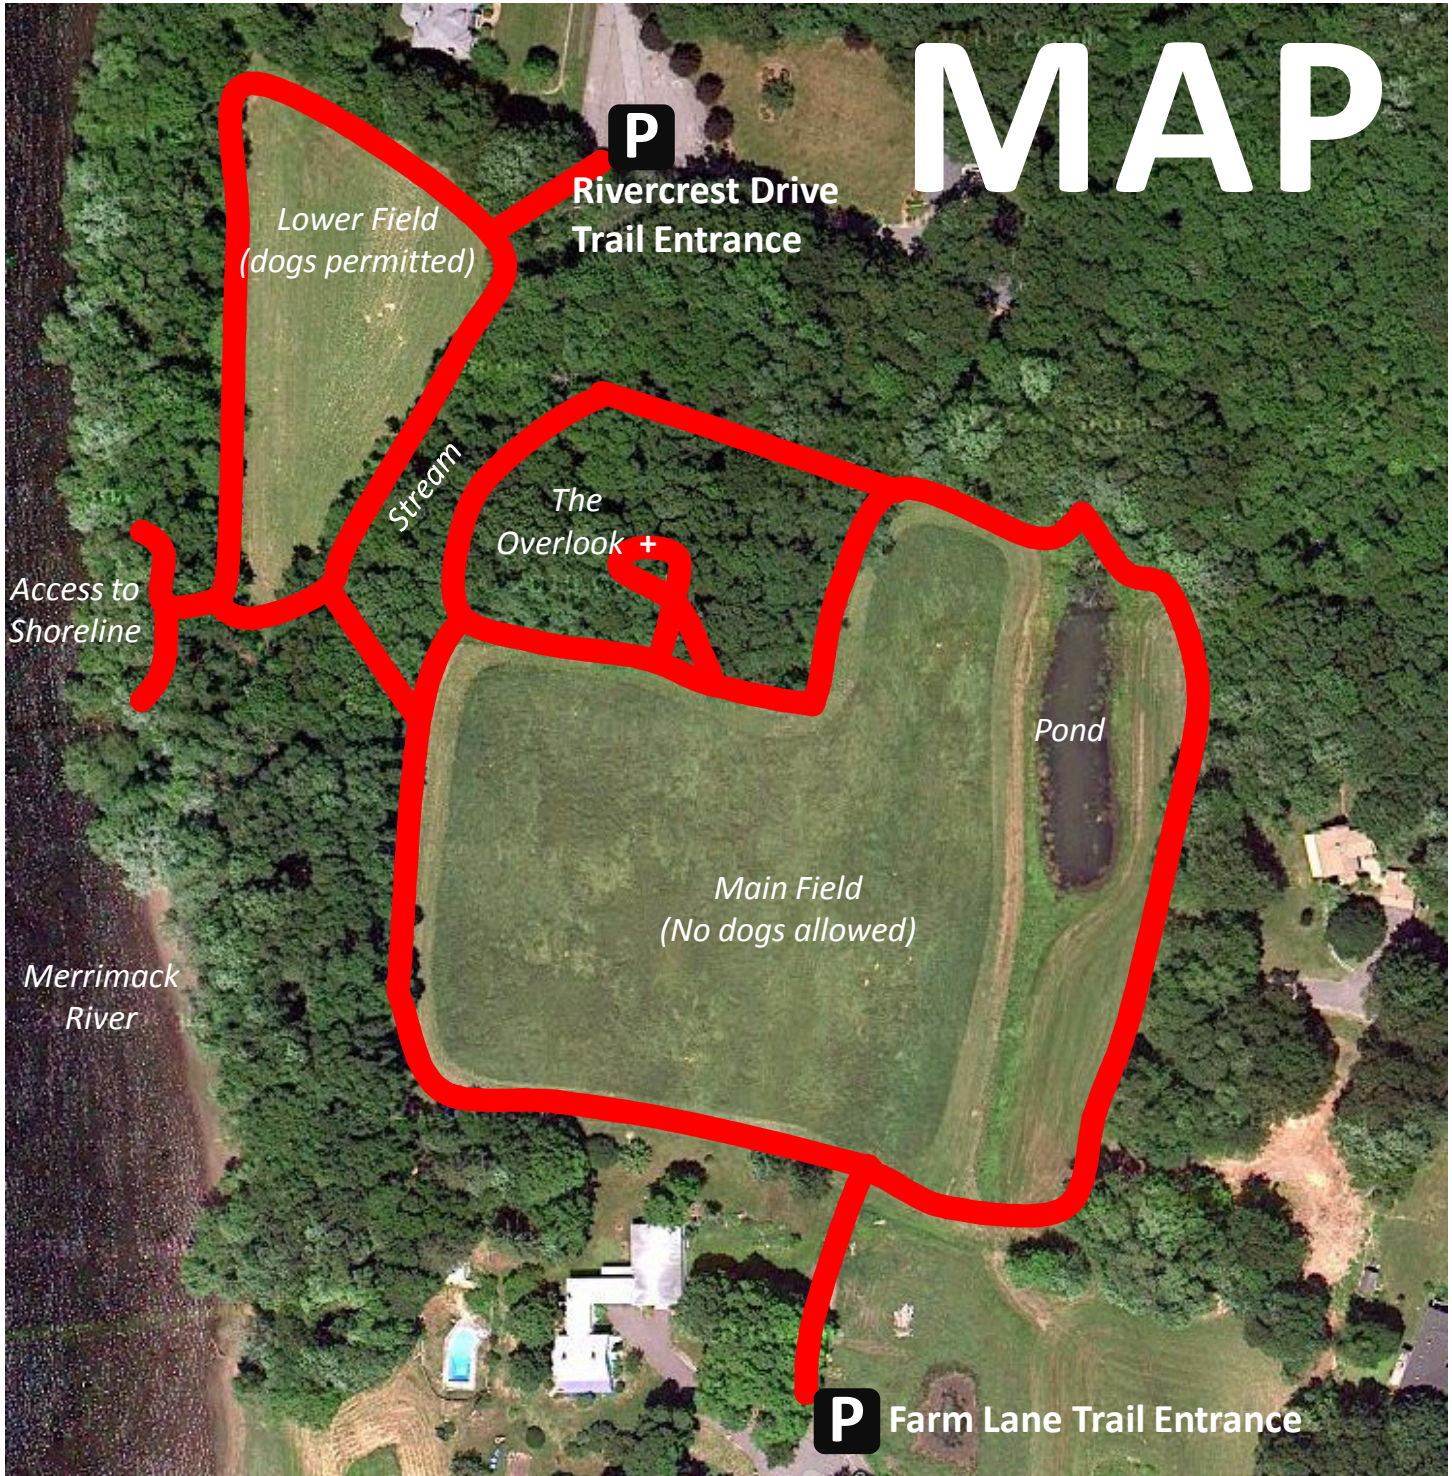

Chestnut Hill Farm Reservation

West Newbury

TRAIL

MAP

Copyright © 2012 This map published by:

 WEST NEWBURY
OPEN SPACE COMMITTEE

No dogs, horses, bikes, fishing, hunting or boating is allowed. Dogs are only permitted in the lower field from Rivercrest Drive.