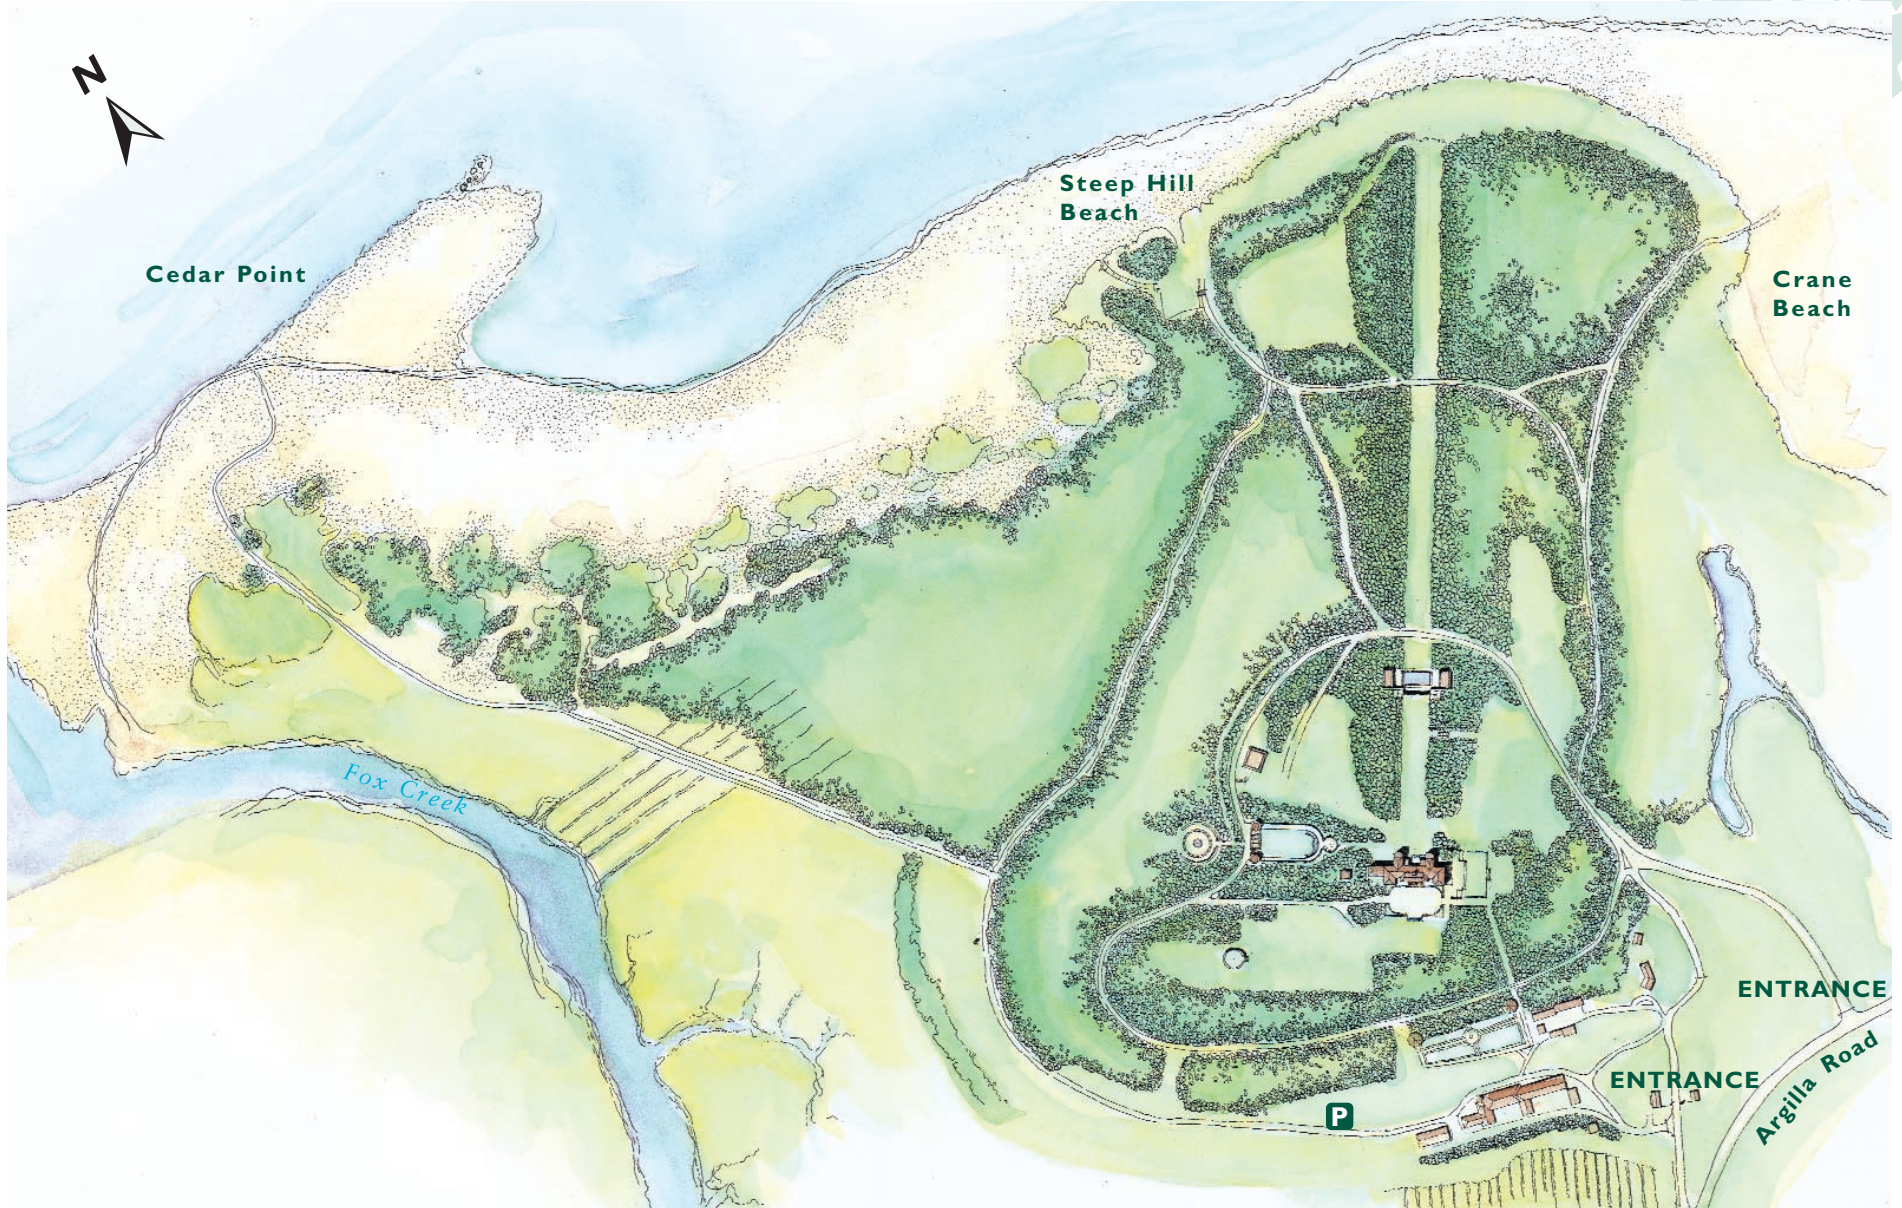

# CASTLE HILL IPSWICH, MA (165 ACRES)

A PROPERTY OF THE TRUSTEES OF RESERVATIONS

© JOHN P. MARGOLIS, AIA MARGOLIS, INC.